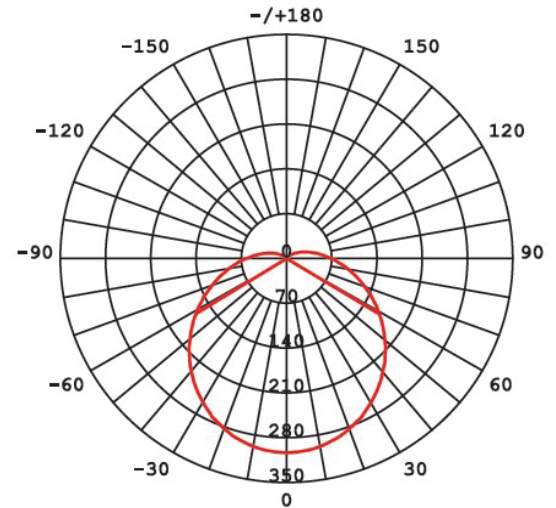

Technical Specifications	
Name	LED Wall Washer
Item Number	LW-XT609GX
LED Lens	Lambertian
LED Quantity	24PCS
Pixel Lenth	1m/Pixel
LED Wattage	1W
Color	8R 8G 8B
Beam Angle	15*50°
Luminous Flux	Various
Life Span	≥50000h
Body & Electrical	
Materials	Aluminium + Glass
Finished Color	Silver Oxide
IP Code	IP65
Wattage	24W
Voltage	DC24V
Power Supply	Centralized
Data Transmission	Serial
Ligthing Effects	Chasing, Fading, Stroking
Angle	Rotatable
Mounting	Mounting Rack
Wire	2*160mm 3C Rubber Wire with Adaptor
Dimensions(mm)	1000×45×68
Packing (cm)	102.5×43.1×12.2cm (16 pcs/carton)