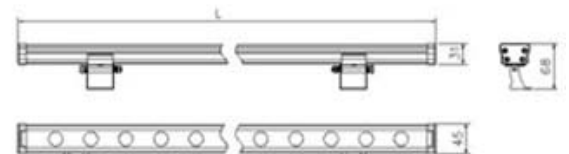

Item No	Size (mm)	Material	IP	LED size	LED Q'TY	Color Temp	Beam Angle	Power control	Signal control mode	Wattage	Input Voltage
LW-XT609A	XT609 1000*45*68	Aluminum + Tempered glass	IP65	High power 1W	18PCS	3000-6500K	15*50°	Centralized power supply	NO	18W	DC24V
LW-XT609B	XT609 500*45*68	Aluminum + Tempered glass	IP65	High power 1W	9PCS	3000-6500K	15*50°	Centralized power supply	NO	9W	DC24V
LW-XT609E	XT609 1000*45*68	Aluminum + Tempered glass	IP65	High power 1W	24PCS	3000-6500K	15*50°	Centralized power supply	NO	24W	DC24V
LW-XT609F	XT609 500*45*68	Aluminum + Tempered glass	IP65	High power 1W	12PCS	3000-6500K	15*50°	Centralized power supply	NO	12W	DC24V
LW-XT609GX	XT609 1000*45*68	Aluminum + Tempered glass	IP65	High power 1W	24PCS	RGB	15*50°	Centralized power supply	DMX512-AW 2pixel	24W	DC24V
LW-XT609HX	XT609 500*45*68	Aluminum + Tempered glass	IP65	High power 1W	12PCS	RGB	15*50°	Centralized power supply	DMX512-AW 1pixel	12W	DC24V
LW-XT609IX	XT609 1000*45*68	Aluminum + Tempered glass	IP65	SMD3535	60PCS	RGB	120°	Centralized power supply	DMX512A-W	12W	DC24V
LW-XT609JX	XT609 500*45*68	Aluminum + Tempered glass	IP65	SMD3535	30PCS	RGB	120°	Centralized power supply	DMX512A-W	6W	DC24V

Technical Specifications	
Name	LED Wall Washer
Item Number	LW-XT609GX
LED Lens	Lambertian
LED Quantity	24PCS
Pixel Lenth	1m/Pixel
LED Wattage	1W
Color	8R 8G 8B
Beam Angle	15*50°
Luminous Flux	Various
Life Span	≥50000h
Body & Electrical	
Materials	Aluminium + Glass
Finished Color	Silver Oxide
IP Code	IP65
Wattage	24W
Voltage	DC24V
Power Supply	Centralized
Data Transmission	Serial
Ligthing Effects	Chasing, Fading, Stroking
Angle	Rotatable
Mounting	Mounting Rack
Wire	2*160mm 3C Rubber Wire with Adaptor
Dimensions(mm)	1000×45×68
Packing (cm)	102.5×43.1×12.2cm (16 pcs/carton)